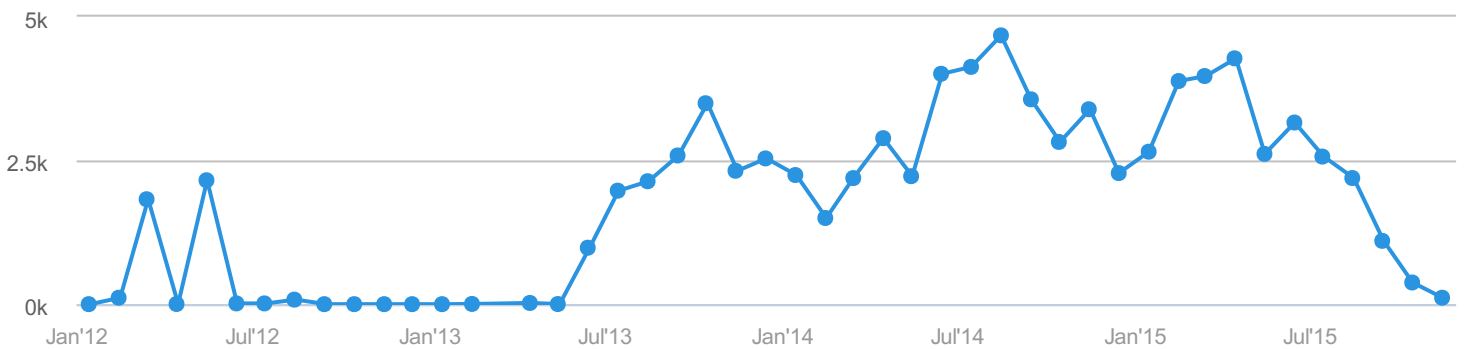

4.7K TRAFFIC

The number of users expected to visit the website in the following month or condition that average monthly organic traffic stays relatively the same.

\$1.2K TRAFFIC COST

Estimated price of organic keywords in Google AdWords

TRAFFIC CHART

DATABASE: FR URL: originalstring.com PERIOD: All time

ORGANIC SEARCH POSITIONS 1 - 100 (226)

fr, originalstring.com

Keyword	Pos ▲	Volume	CPC	URL	Traffic %	Costs %	Com.	Result	Trend
string mini micro	1 (0)	20	0.14	↗	0.20	0.10	0.88	5,250,000	
string transparent blanc	1 (0)	10	0.00	↗	0.10	0.00	0.09	858,000	
super mini string	1 (0)	10	0.00	↗	0.10	0.00	0.39	26,100,000	
micro strings ouvert	1 (0)	10	0.00	↗	0.10	0.00	0.00	590,000	
micro string pour femme	1 (0)	40	0.12	↗	0.40	0.18	0.65	176,000	
strings sexy	1 (0)	110	0.38	↗	1.10	1.60	0.98	11,300,000	
string original	1 (1)	70	0.18	↗	0.70	0.48	0.43	200,000,000	
micro string fendu	1 (1)	10	0.14	↗	0.10	0.05	0.84	45,000	